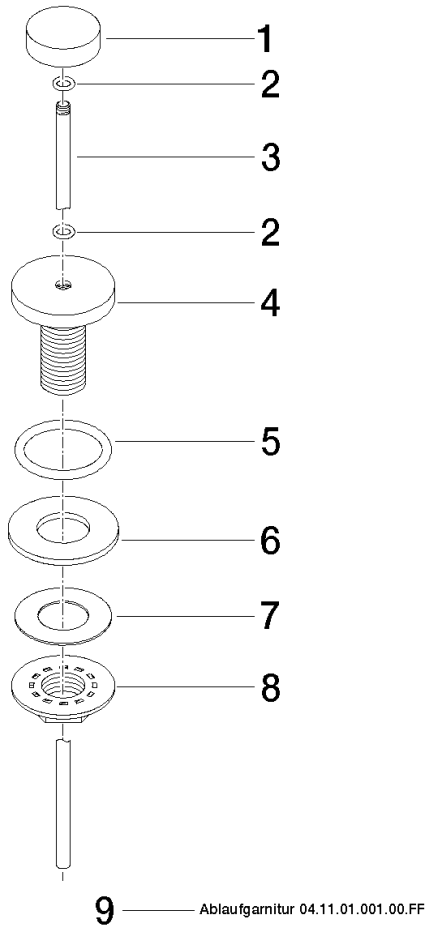

Basin Waste with knob for deck mounting 1 1/4" - Champagne (22kt Gold)

IMO

10 200 970

Fits: IMO, LULU, MADISON, MEM, TARA,
CL.1, LISSÉ, VAIA, META, CYO

	Champagne (22kt Gold)	10 200 970-47
	Chrome	10 200 970-00
	Brushed Platinum	10 200 970-06
	Platinum	10 200 970-08
	Durabrass (23kt Gold)	10 200 970-09
	Dark Chrome	10 200 970-19
	Light Gold	10 200 970-26
	Brushed Light Gold	10 200 970-27
	Brushed Durabrass (23kt Gold)	10 200 970-28
	Matte Black	10 200 970-33
	Brushed Bronze	10 200 970-42
	Brushed Champagne (22kt Gold)	10 200 970-46
	Brushed Chrome	10 200 970-93
	Brushed Dark Platinum	10 200 970-99

Basin Waste with knob for deck mounting 1 1/4" - Champagne (22kt Gold)

IMO

10 200 970

Only suitable for basins with an overflow.

10 200 970

10 200 970

Parts for other finishes can be found here: [Chrome](#)

Spare parts list

No.	Item Number	Name	Quantity used	Delivery time
1	09 21 33 001-47	handle	1	30
2	09 14 10 007 90	seal	2	2
3	09 31 09 004-47	pull-rod	1	30
4	09 18 40 022-47	sleeve	1	30
5	09 14 10 095 90	seal	1	2
6	09 14 05 012 90	seal	1	2
7	09 14 40 001 90	seal	1	60
8	09 23 10 010 90	nut	1	2
9	90 11 01 001 00-47	pop-up waste	1	30