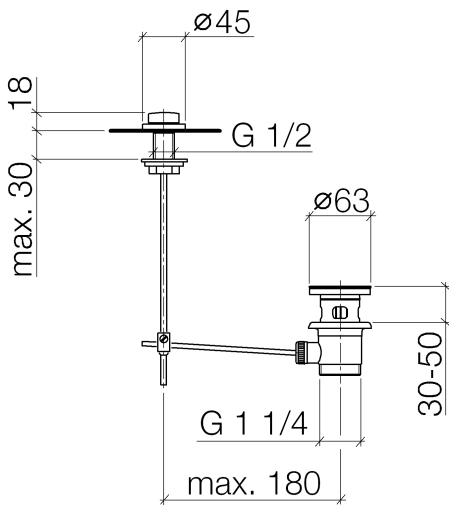

Basin Waste with knob for deck mounting 1 1/4" - Champagne (22kt Gold)

IMO

10 200 970

Fits: IMO, LULU, MADISON, MEM, TARA,
CL.1, LISSÉ, VAIA, META, CYO

	Champagne (22kt Gold)	10 200 970-47
	Chrome	10 200 970-00
	Brushed Platinum	10 200 970-06
	Platinum	10 200 970-08
	Durabrass (23kt Gold)	10 200 970-09
	Dark Chrome	10 200 970-19
	Light Gold	10 200 970-26
	Brushed Light Gold	10 200 970-27
	Brushed Durabrass (23kt Gold)	10 200 970-28
	Matte Black	10 200 970-33
	Brushed Bronze	10 200 970-42
	Brushed Champagne (22kt Gold)	10 200 970-46
	Brushed Chrome	10 200 970-93
	Brushed Dark Platinum	10 200 970-99

Basin Waste with knob for deck mounting 1 1/4" - Champagne (22kt Gold)

IMO

10 200 970

Only suitable for basins with an overflow.

10 200 970

10 200 970

Parts for other finishes can be found here: [Chrome](#)

Spare parts list

No.	Item Number	Name	Quantity used	Delivery time
1	09 21 33 001-47	handle	1	30
2	09 14 10 007 90	seal	2	2
3	09 31 09 004-47	pull-rod	1	30
4	09 18 40 022-47	sleeve	1	30
5	09 14 10 095 90	seal	1	2
6	09 14 05 012 90	seal	1	2
7	09 14 40 001 90	seal	1	60
8	09 23 10 010 90	nut	1	2
9	90 11 01 001 00-47	pop-up waste	1	30